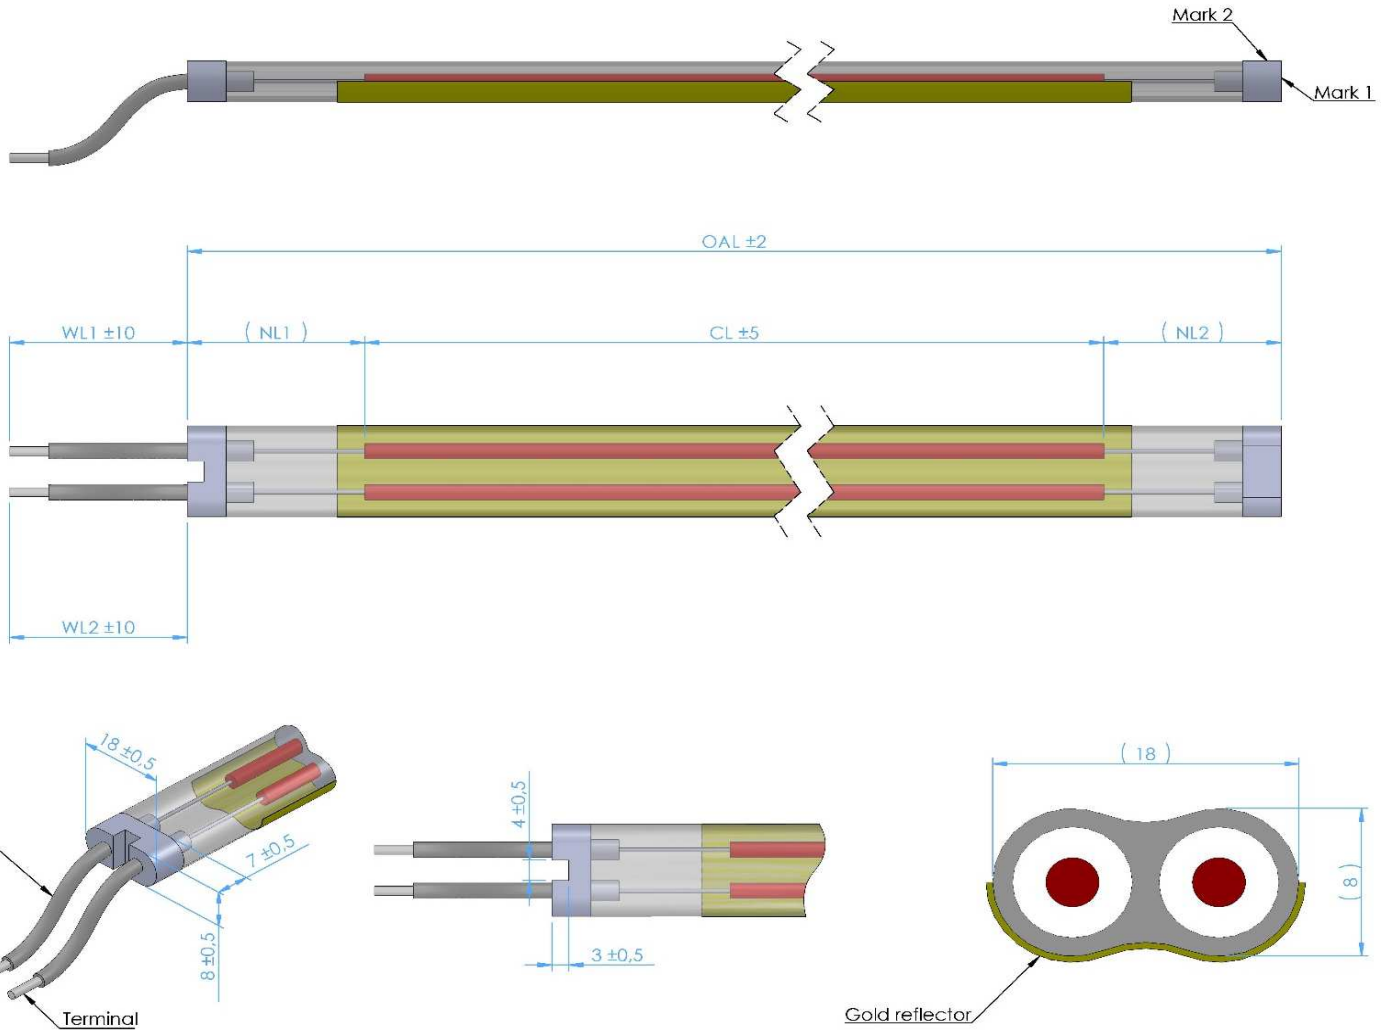

TECHNICAL DATA

1° - Electrical data :

Nominal voltage	Wattage	Average life time*	Wire T°	Lighting position
230 V	500 W ± 5%	10000 Hrs	850 °C	Horizontal ±4°

* with AC power supply, 50 or 60 Hz, continuously at room temperature and free from vibration.

2° - Dimensional data :

OAL	CL	FL	NL1	NL2
400 ± 2 mm	300 ± 5 mm	(397 mm)	(50 mm)	(50 mm)

3° - Cable data :

Cable Type	Terminal	WL 1	WL 2
Silicable CNVAS 1mm ² 400° (grey) OMERIN or equivalent	End Stripped (7mm)	500 ± 10mm	500 ± 10mm

4° - Marking :

Mark 1	Mark 2
DHKG230V500W 300S8KH	DIRTECH + Lot

Emitter type
B

Twin Tube Medium Wave Emitter			Modif	0					
			Date	21/03/2016					
DHKG 230V 500W 300 S8 K - H			Comments						
Date	DIRTECH®	Drawing number		Original					
21/03/2016		IRM-149							