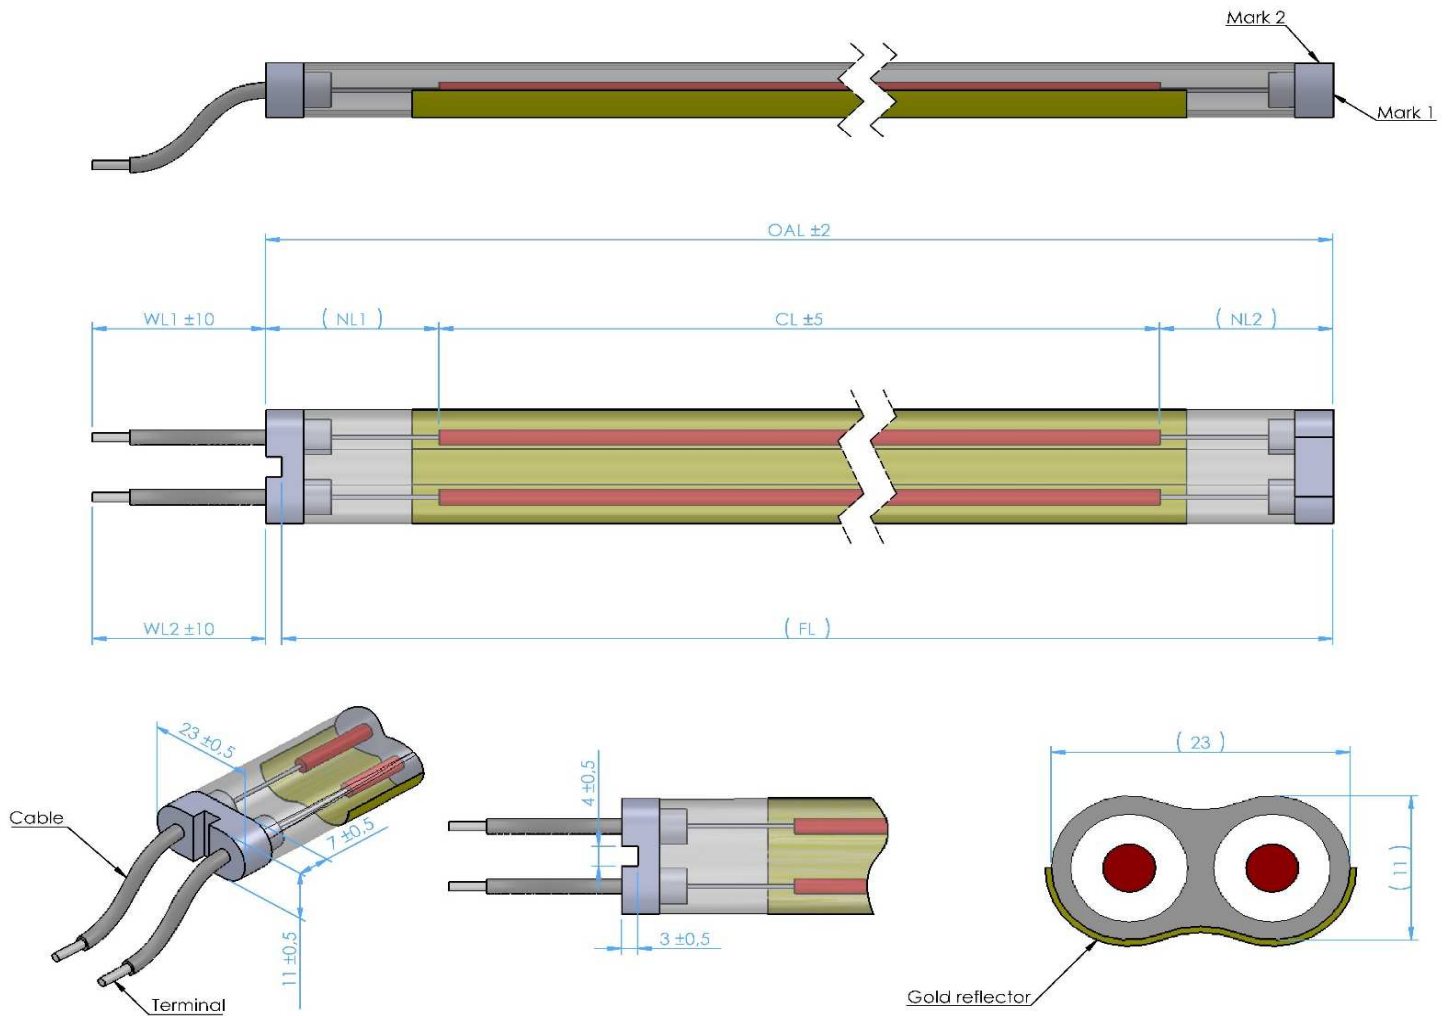

TECHNICAL DATA

1° - Electrical data :

Nominal voltage	Wattage	Average life time*	Wire T°	Lighting position
230 V	1000 W ± 5%	10000 Hrs	850 °C	Horizontal ±4°

* with AC power supply, 50 or 60 Hz, continuously at room temperature and free from vibration.

2° - Dimensional data :

OAL	CL	FL	NL1	NL2
600 ± 2 mm	500 ± 5 mm	(597 mm)	(50 mm)	(50 mm)

3° - Cable data :

Cable Type	Terminal	WL 1	WL 2
Silicable CNVAS 1mm ² 400° (grey) OMERIN or equivalent	End Stripped (7mm)	500 ± 10mm	500 ± 10mm

4° - Marking :

Mark 1	Mark 2
DHKG230V1000W 500S11KH	DIRTECH + Lot

Emitter type
B

Twin Tube Medium Wave Emitter			Modif	0					
			Date	21/03/2016					
DHKG 230V 1000W 500 S11 K - H			Comments						
Date	DIRTECH®	Drawing number		Original					
21/03/2016		IRM-150							