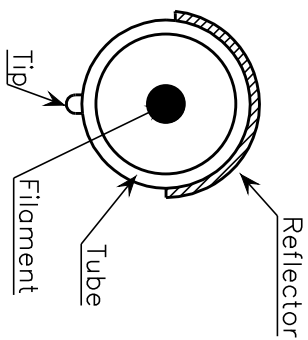

Type: InfraRed Halogen Lamp Heater
DC 400V 3000W 700 JU

Modif.:

Date:

Date:

16-10-14

DIRTECH

Version

IC-346

Comments