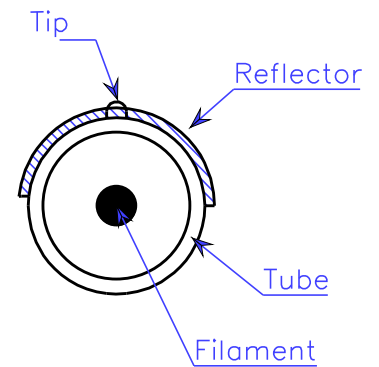

Nominal voltage: 235 V

Wattage: 3000 W ± 5%

Average life: 5000 Hrs (with AC power supply, 50 or 60 Hz,  
continuously at room temperature and free from vibration)

Lighting position: Horizontal ± 4°

Tc: 2500 K

Strength test:

- Wire harness shall withstand tensile load of 1 Kg

Type: InfraRed Halogen Heater Lamp  
DC 235V 3000W 280 BfH

Modif.:

Date:

Date:  
12-09-13

DIRTECH

Version  
IC-047