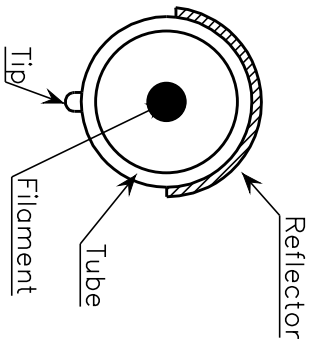

Flat terminal

Material: Stainless steel  
Thickness: 0.25 mm

Dimples: 6 positions

Specifications:

Nominal voltage: 235 V  
Wattage: 2000 W ± 5%

Average life: 5000 Hrs (with AC power supply, 50 or 60 Hz,  
continuously at room temperature and free from vibration)

Lighting position: Universal

White reflector

Tc 2425 K

|  |                |                   |          |
|--|----------------|-------------------|----------|
| Type: InfraRed Halogen Lamp Heater<br>DC 235V 2000W 285 JU |                | Modif.:           |          |
|  |                | Date:             |          |
| Date:<br>16-10-14  | <b>DIRTECH</b> | Version<br>IC-342 | Comments |