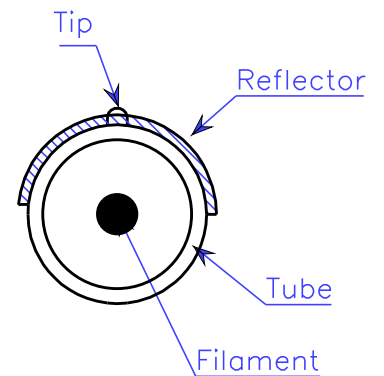

OAL	352		
CL	275	Mark 1	DIRTECH + lot
WL	200	Mark 2	DC235V1000W 275BfU

Dimples: 6 positions

Wire: SILIFLON UL 1727 AWG 18 600V 250°C Color: WHITE
OMERIN or equivalent

Terminal: Fork type M5 RSB 7830 C5-1 STOCKO
or equivalent

Specifications:

Nominal voltage: 235 V

Wattage: 1000 W ± 5%

Average life: 5000 Hrs (with AC power supply, 50 or 60 Hz,
continuously at room temperature and free from vibration)

Lighting position: Universal

Strength test:

- Wire harness shall withstand tensile load of 1 Kgf

Tc 2455°K

Type: InfraRed Halogen Heater Lamp
DC 235V 1000W 275 BfU

Modif.:

Date:

Date:
15-12-13

DIRTECH