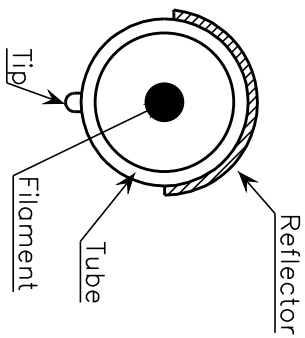

FL	241
CL	142
mark	DIRTECH + lot DC120V500W142JH

Specifications:

Material: Stainless steel
Thickness: 0.25 mm

Nominal voltage: 120 V
Wattage: 500 W \pm 5%
Average life: 5000 Hrs (with AC power supply, 50 or 60 Hz, continuously at room temperature and free from vibration)

Lighting position: Horizontal \pm 4°

White reflector: (180 °)

Tc 2350 K

Type: InfraRed Halogen Lamp Heater
DC 120V 500W 142 JH

Modif.:

Date:

Date:

15-10-14