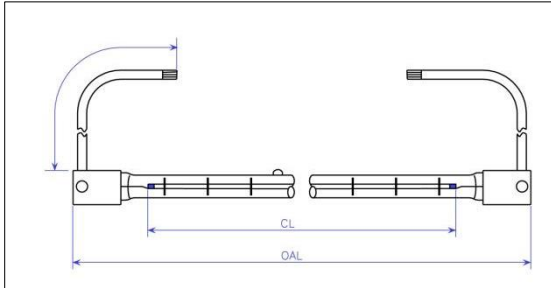

COMPANY DETAILS:

Company name: _____
Activity: _____
Country: _____
Web Site: _____

Contact name: _____
Phone: _____
Fax: _____
Email: _____

EMITTER SPECIFICATIONS*:

*please refer to brochure "Technical description"

description"

Voltage: _____ V   **Power:** _____ W   **Filament Temperature:** _____ °Kelvin

Burning Position: Horizontal ☐   Universal ☐

Emitter Type:

DS ☐	DM ☐	DDS ☐
DC ☐	DMC ☐	DDSC ☐
DB ☐	DML ☐	DDL ☐
DA ☐		DDML ☐
DL ☐		DDMS ☐
DT ☐		

Dimensions:

OAL: _____ mm
FL: _____ mm
CL: _____ mm
WL: _____ mm

Cables Terminal (If cables required):

Striped: ☐   Faston Male: ☐
Splice: ☐   Faston Female: ☐
Fork M5: ☐
Ring M4: ☐   Cable insulation sleeve: Yes ☐   No ☐

Base Types:

B ☐	Jc ☐	T ☐
B splashproof ☐	Rs ☐	Gw ☐
Bf ☐	N ☐	Gs ☐
J ☐	Ns ☐	Magic Fit i ☐

Base Types jacketed Emitters:

B ☐
Bj ☐
V ☐
Vj ☐

USEFUL INFORMATIONS:

Application or system: _____   Lamps annual consumption: _____ Pcs
Voltage, dimming during operation: _____ % to _____ %   Quantity per delivery: _____ Pcs
Shock, vibration, acceleration: Yes ☐   No ☐
Cooling system on sealing part: Yes ☐   No ☐

COMMENTS: