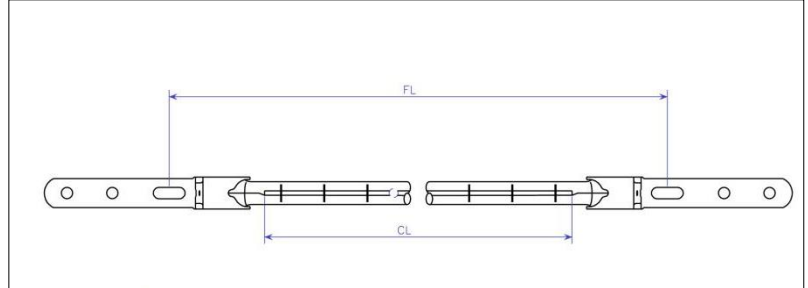

COMPANY DETAILS:

Company name: _____
Activity: _____
Country: _____
Web Site: _____

Contact name: _____
Phone: _____
Fax: _____
Email: _____

EMITTER SPECIFICATIONS*:

*please refer to brochure "Technical description"

description"

Voltage: _____ V   **Power:** _____ W   **Filament Temperature:** _____ °Kelvin

Burning Position: Horizontal ☐   Universal ☐

Emitter Type:

DS ☐	DM ☐	DDS ☐
DC ☐	DMC ☐	DDSC ☐
DB ☐	DML ☐	DDL ☐
DA ☐		DDML ☐
DL ☐		DDMS ☐
DT ☐		

Dimensions:

OAL: _____ mm
FL: _____ mm
CL: _____ mm
WL: _____ mm

Cables Terminal (If cables required):

Striped: ☐   Faston Male: ☐
Splice: ☐   Faston Female: ☐
Fork M5: ☐
Ring M4: ☐   Cable insulation sleeve: Yes ☐   No ☐

Base Types:

B ☐	Jc ☐	T ☐
B splashproof ☐	Rs ☐	Gw ☐
Bf ☐	N ☐	Gs ☐
J ☐	Ns ☐	Magic Fit i ☐

Base Types jacketed Emitters:

B ☐
Bj ☐
V ☐
Vj ☐

USEFUL INFORMATIONS:

Application or system: _____   Lamps annual consumption: _____ Pcs
Voltage, dimming during operation: _____ % to _____ %   Quantity per delivery: _____ Pcs
Shock, vibration, acceleration: Yes ☐   No ☐
Cooling system on sealing part: Yes ☐   No ☐

COMMENTS: